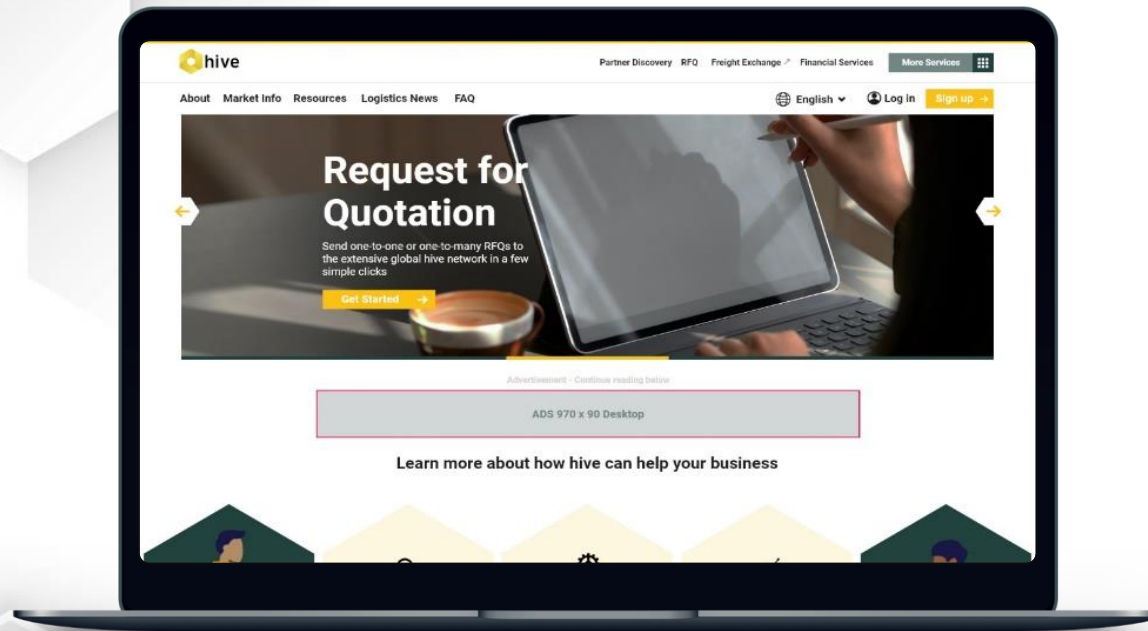

# hive website - banner

Size (PIXEL)

No. of Locations  
Displayed

Desktop – 970 x 90	5
Desktop – 464 x 280	1
Desktop – 300 x 600	1
Mobile – 320 x 50	5
Mobile – 288 x 280	1
Mobile – 300 x 250	1

6 adaptations in 6 sizes are required from advertisers. These adaptations will be displayed in **14** different locations on hive. Check [the full list of banner placeholder mock-ups!](#)