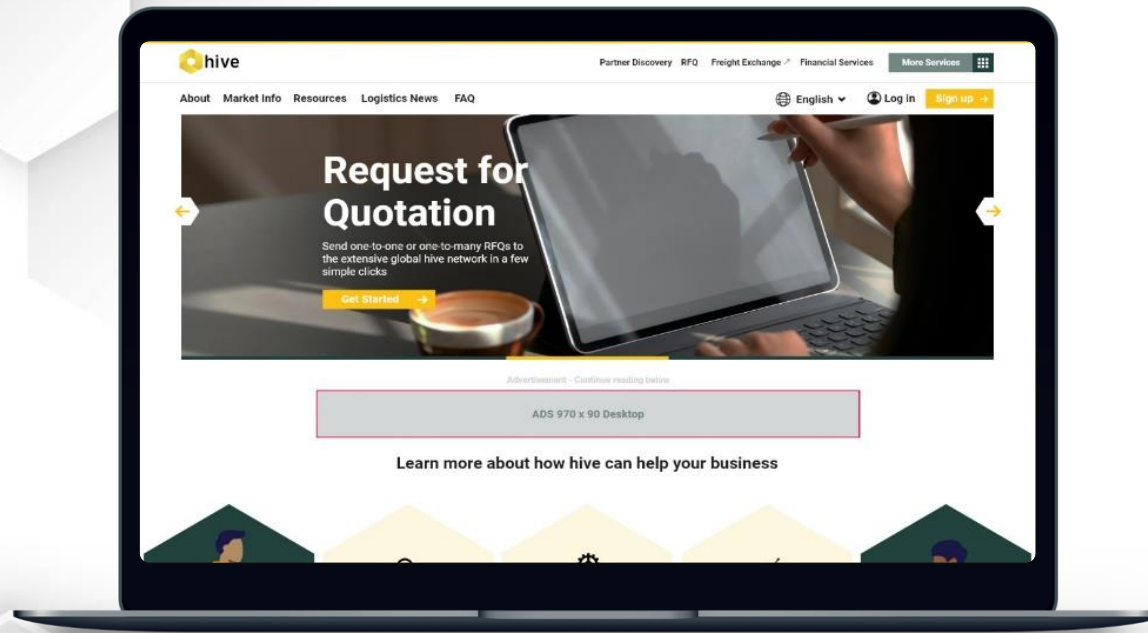

# hive website - banner

Size (PIXEL)

No. of Locations  
Displayed

Desktop – 970 x 90	5
Desktop – 464 x 280	1
Desktop – 300 x 600	1
Mobile – 320 x 50	5
Mobile – 288 x 280	1
Mobile – 300 x 250	1

6 adaptations in 6 sizes are required from advertisers. These adaptations will be displayed in **14** different locations on hive. Check [the full list of banner placeholder mock-ups!](#)