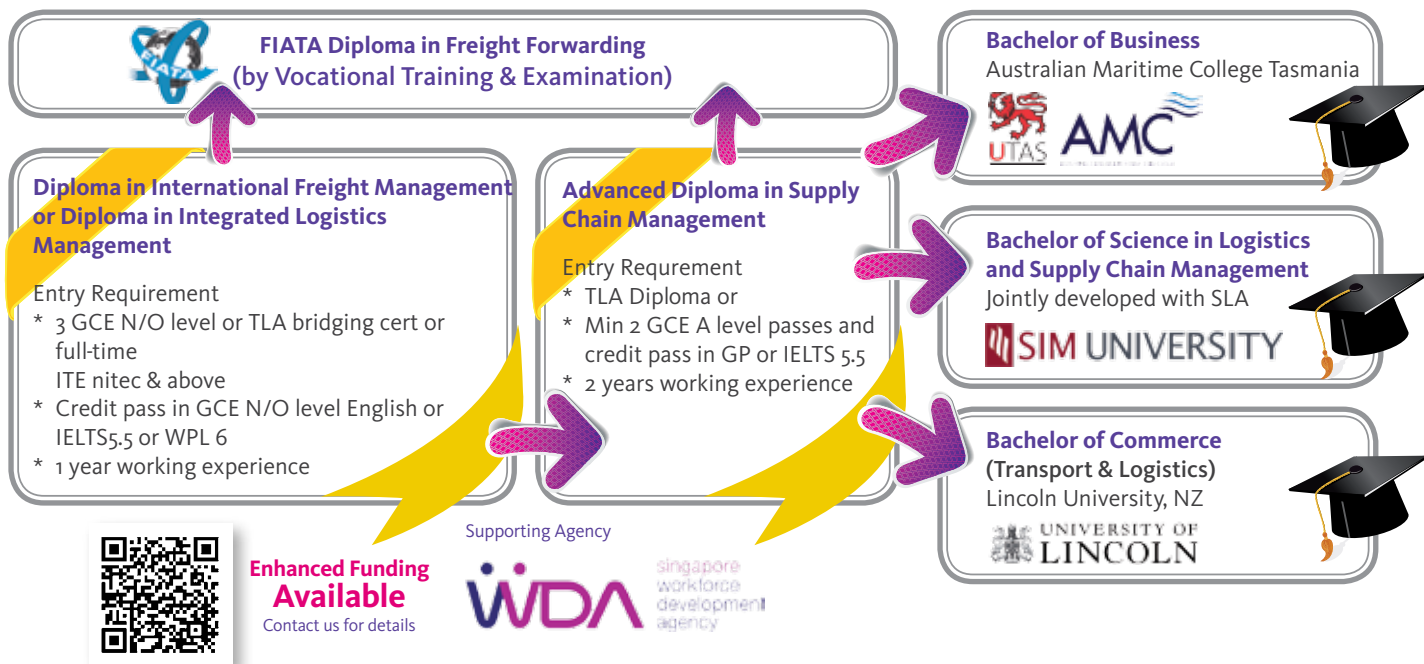

Further Study Roadmap:

For more information, please visit us at <http://thelogisticsacademy.edu.sg>
email: logisticsacademy@sla.org.sg Tel: (65) 6499-9799