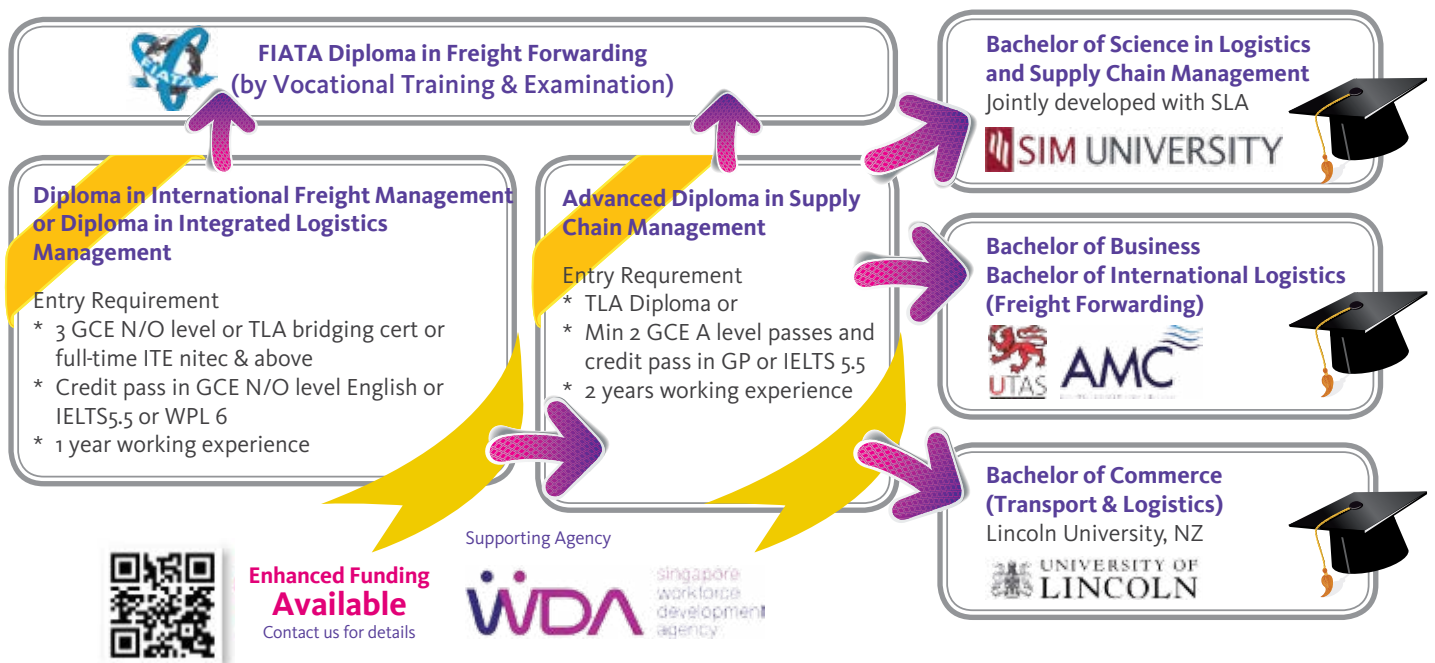

Further Study Roadmap:

Enhanced Funding Available
Contact us for details

For more information, please visit us at www.tla.edu.sg
email: logisticsacademy@sla.org.sg Tel: (65) 6499-9799
CPE Registration No : 201004118D
Valid Period : 24 Feb 2016 to 23 Feb 2020