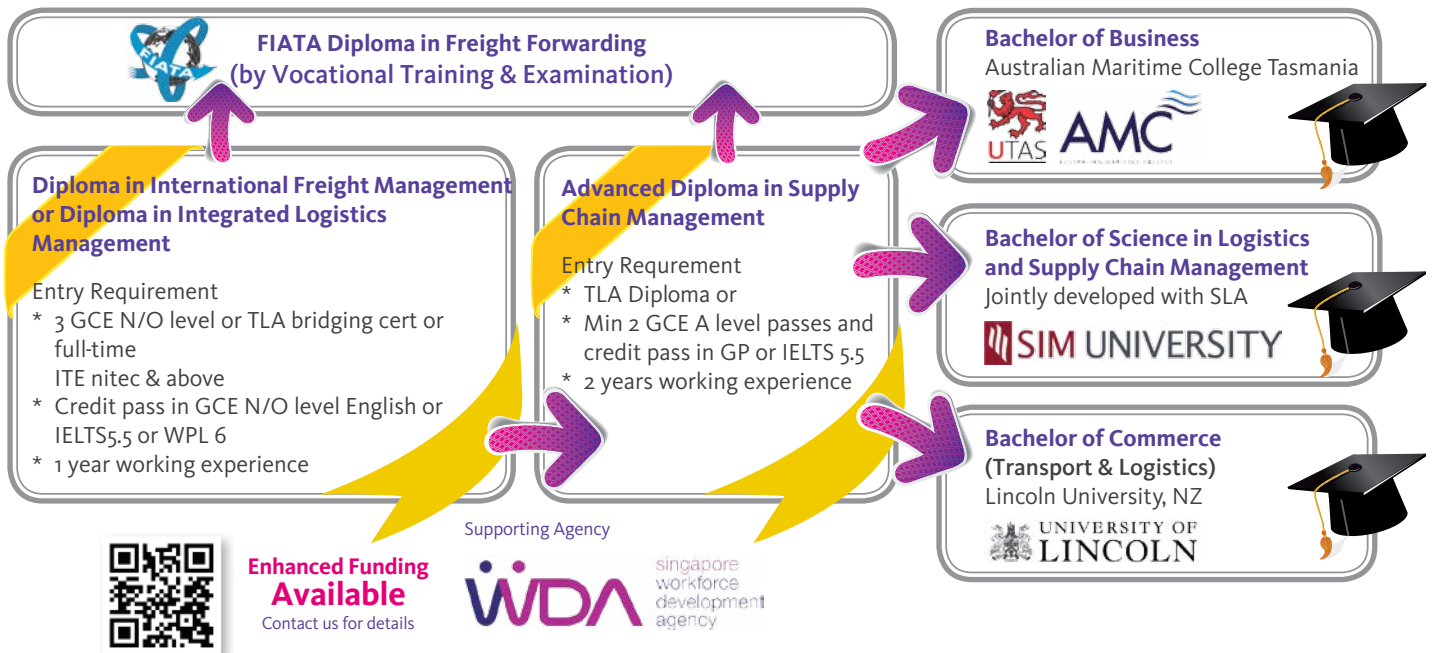

Further Study Roadmap:

For more information, please visit us at www.tla.edu.sg
email: logisticsacademy@sla.org.sg Tel: (65) 6499-9799